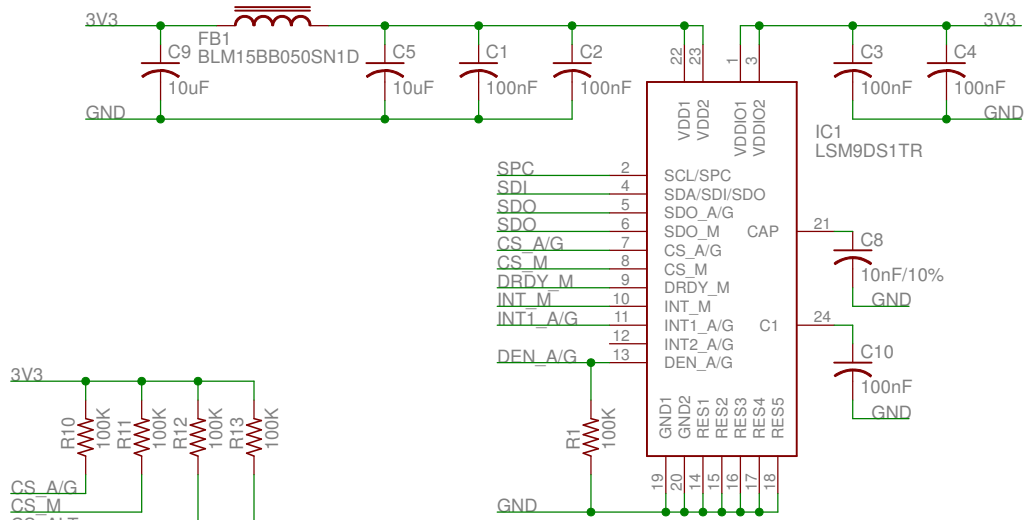

J1

J2  
No Load

JP1

<b>PmodNAV</b> Copyright 2015, Digilent Inc.		Engineer: MTA
SHEET: Main		Author: DL
TITLE: PmodNAV		Rev: B.0
Doc#: 500-326	Date: 2/1/2016	Sheet: 1/1