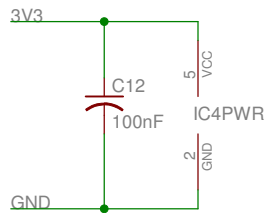

J1

J2  
No Load

JP1

<b>PmodNAV</b> Copyright 2015, Digilent Inc.		Engineer: MTA
SHEET: Main		Author: DL
TITLE: PmodNAV		Rev: B.0
Doc#: 500-326	Date: 2/1/2016	Sheet: 1/1