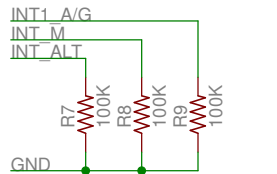

J1

J2  
No Load

JP1

<b>PmodNAV</b> Copyright 2015, Digilent Inc.		Engineer: MTA
SHEET: Main		Author: DL
TITLE: PmodNAV		Rev: B.0
Doc#: 500-326	Date: 2/1/2016	Sheet: 1/1