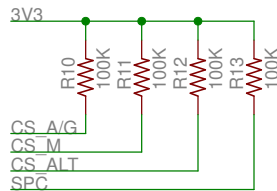

J1

J2  
No Load

JP1

<b>PmodNAV</b> Copyright 2015, Digilent Inc.		Engineer: MTA
SHEET: Main		Author: DL
TITLE: PmodNAV		Rev: B.0
Doc#: 500-326	Date: 2/1/2016	Sheet: 1/1