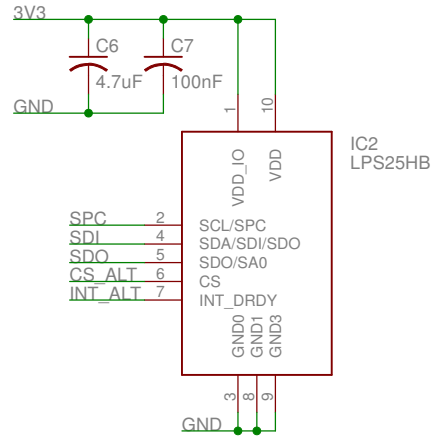

J1

J2  
No Load

JP1

<b>PmodNAV</b> Copyright 2015, Digilent Inc.		Engineer: MTA
SHEET: Main		Author: DL
TITLE: PmodNAV		Rev: B.0
Doc#: 500-326	Date: 2/1/2016	Sheet: 1/1