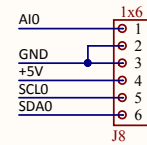

SFH11-PBPC-D17-RA-BK

Title <b>NXT Sensor Adapter for NI myRIO</b>		Rev <b>B.0</b>
Circuit Primary Circuit		Copyright 2014
Doc# 6002-500-010		
Engineer MTA		
Author GMA		
Date 6/24/2014		
Sheet# 1 out of 1		