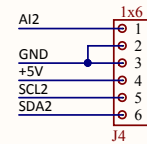

SFH11-PBPC-D17-RA-BK

Title <b>NXT Sensor Adapter for NI myRIO</b>		Rev <b>B.0</b>
Circuit Primary Circuit		Copyright 2014
Doc# 6002-500-010		
Engineer MTA		
Author GMA		
Date 6/24/2014		
Sheet# 1 out of 1		