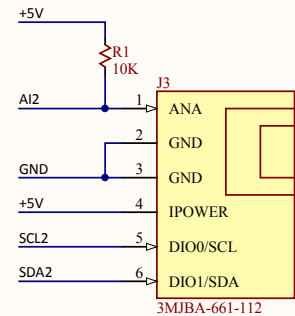

SFH11-PBPC-D17-RA-BK

Title <b>NXT Sensor Adapter for NI myRIO</b>		Rev <b>B.0</b>
Circuit Primary Circuit		Copyright 2014
Doc# 6002-500-010		
Engineer MTA		
Author GMA		
Date 6/24/2014		
Sheet# 1 out of 1		