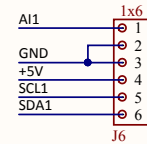

SFH11-PBPC-D17-RA-BK

Title <b>NXT Sensor Adapter for NI myRIO</b>		Rev <b>B.0</b>
Circuit Primary Circuit		Copyright 2014
Doc# 6002-500-010		
Engineer MTA		
Author GMA		
Date 6/24/2014		
Sheet# 1 out of 1		