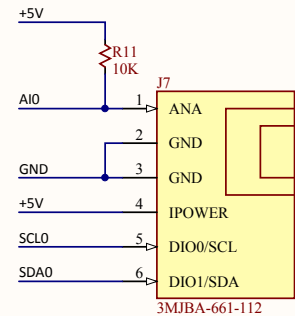

SFH11-PBPC-D17-RA-BK

Title <b>NXT Sensor Adapter for NI myRIO</b>		Rev <b>B.0</b>
Circuit Primary Circuit		Copyright 2014
Doc# 6002-500-010		
Engineer MTA		
Author GMA		
Date 6/24/2014		
Sheet# 1 out of 1		