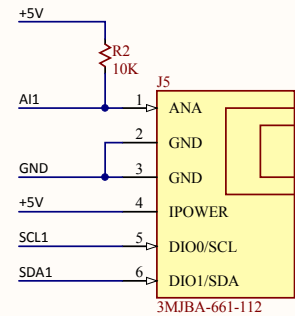

SFH11-PBPC-D17-RA-BK

Title <b>NXT Sensor Adapter for NI myRIO</b>		Rev <b>B.0</b>
Circuit Primary Circuit		Copyright 2014
Doc# 6002-500-010		
Engineer MTA		
Author GMA		
Date 6/24/2014		
Sheet# 1 out of 1		