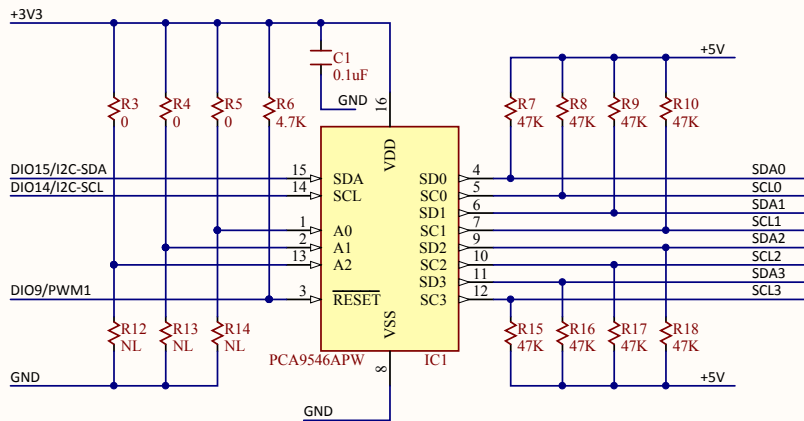

SFH11-PBPC-D17-RA-BK

Title <b>NXT Sensor Adapter for NI myRIO</b>		Rev <b>B.0</b>
Circuit Primary Circuit		Copyright 2014
Doc# 6002-500-010		
Engineer MTA		
Author GMA		
Date 6/24/2014		
Sheet# 1 out of 1		